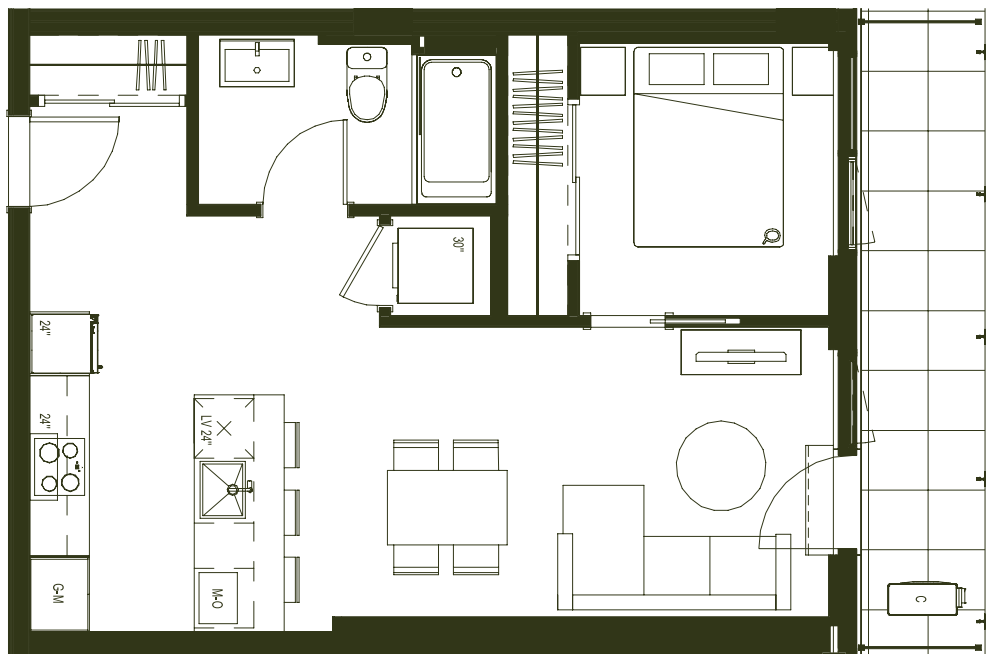

B17

584 PI² / SQ.FT
1 chambre

UNITÉ
2403

Entrée / Entrance
6'-10" X 5'-3"

Cuisine / Kitchen
10'-8" X 8'-6"

Séjour / Living room
9'-11" X 18'-9"

Chambre / Bedroom
9'-4" X 8'-11"

Salle de bain / Bathroom
5'-4" X 9'-11"

Balcon / Balcony
20'-9" X 4'-2"

WELLINGTON

Sur le Bassin

Étage / Floor : 24

Wellington sur le bassin / 28.05.2021

Rue Murray

Rue Wellington